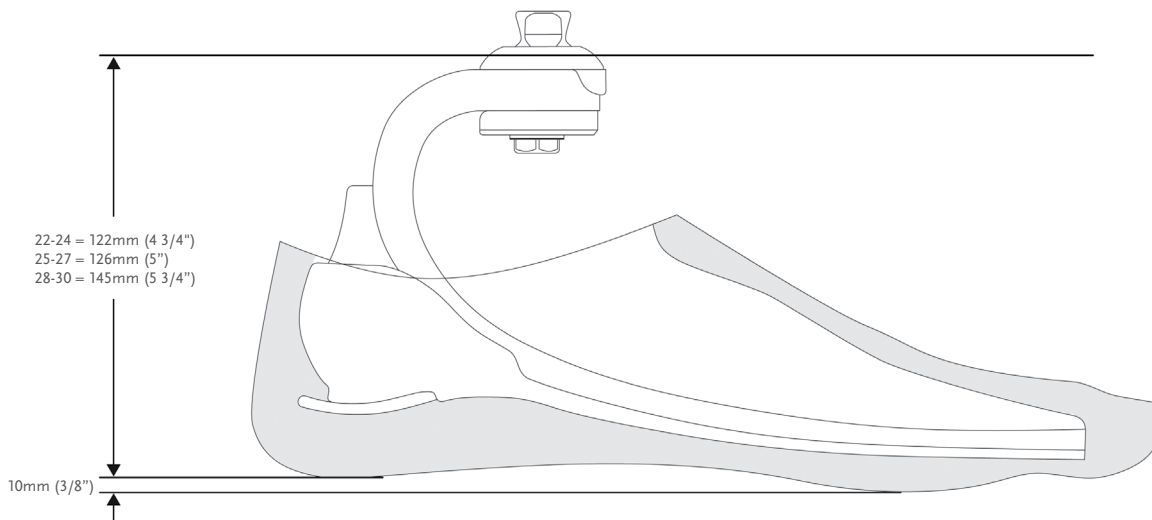

BALANCE™ FOOT S

ORDERING INFORMATION

Please select the appropriate Unity Pump Module kit according to foot module size when placing an order and Unity will come preassembled on the foot.

For extra convenience and system compatibility, Unity Valve Kits are highly recommended as a means of connecting to the socket.

For liner selection charts and item numbers please refer to the appropriate Icross Seal-In page.

FOR COMPLETE FOOT WITH UNITY

CATEGORY SELECTION CHART

Weight kg	45-52	53-59	60-68	69-77	78-88	89-100	101-116	117-130	131-147
Weight lbs	99-115	116-130	131-150	151-170	171-194	195-220	222-256	257-287	288-324
Low Impact Category									
Size 22-24	1	1	2	3	4	5	N/A	N/A	N/A
Size 25-27	1	1	2	3	4	5	6	7	8
Size 28-30	3	3	3	3	4	5	6	7	8

CLEARANCE