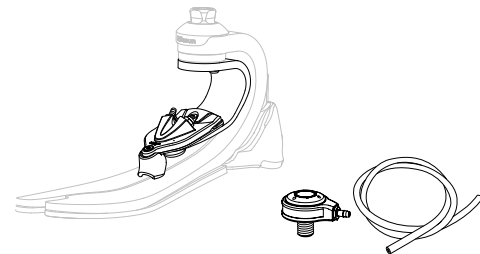

The anatomical foot cover features a steady-grip sole and a sandal clamping toe, for the opportunity to wear different types of footwear.

Össur recommends using Balance Foot S in conjunction with the sleeveless elevated vacuum suspension system Unity®, which adds minimal weight and no build height, and does not interfere with Balance Foot S dynamics. Unity is designed to provide secure suspension in combination with Iceross Seal-In® technology, while stabilizing volume fluctuations and maintaining comfortable socket fit throughout the day.

FOR COMPLETE FOOT WITH UNITY

CATEGORY SELECTION CHART

Weight kg	45-52	53-59	60-68	69-77	78-88	89-100	101-116	117-130	131-147
Weight lbs	99-115	116-130	131-150	151-170	171-194	195-220	222-256	257-287	288-324
Low Impact Category									
Size 22-24	1	1	2	3	4	5	N/A	N/A	N/A
Size 25-27	1	1	2	3	4	5	6	7	8
Size 28-30	3	3	3	3	4	5	6	7	8

CLEARANCE

BALANCE™ FOOT S

KITS

BALANCE FOOT S WITH MALE PYRAMID

Includes:

- Foot Module
- Removable Foot Cover* with a black Spectra Sock

*When ordering brown covers, add "BR" to the end of the part number.

BALANCE FOOT S WITH MALE PYRAMID AND UNITY PUMP

Includes:

- Foot Module
- Removable Foot Cover* with a black Spectra Sock
- Unity Pump

*Note: Unity pump will come preassembled on the foot. Valve kit needs to be ordered separately.