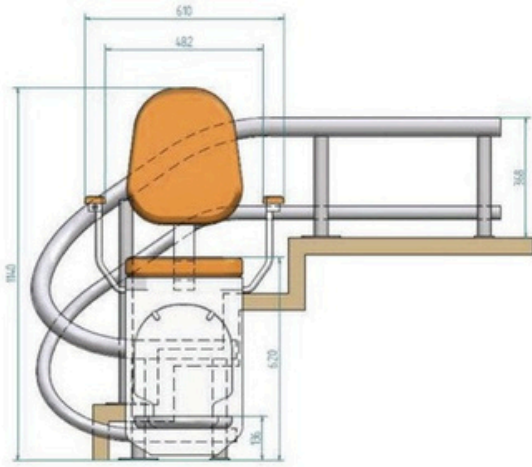

Usage Area	Indoor and Outdoor Stairs
Seating Area	Artificial Leather Covering
Carrying Capacity	125 kg (Opsiyonel 160kg)
Speed	0.13 m/s
Drive system	Rack & Pinion
Engine	24 V / 50 Hz / 0,37 kw
Occupied Area When Folded	404 mm
Slope Degree	0° - 70°
Warranty	24 Months