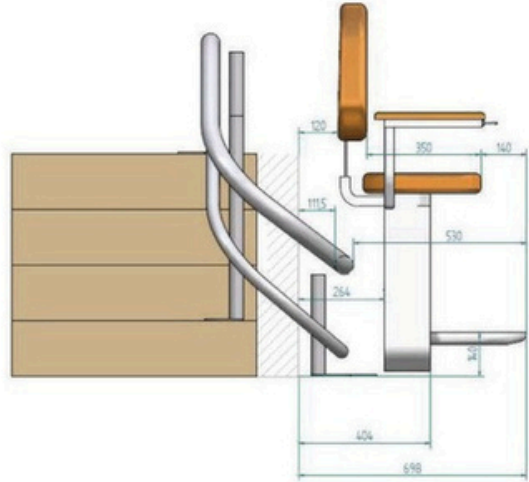

Usage Area	Indoor and Outdoor Stairs
Seating Area	Artificial Leather Covering
Carrying Capacity	125 kg (Opsiyonel 160kg)
Speed	0.13 m/s
Drive system	Rack & Pinion
Engine	24 V / 50 Hz / 0,37 kw
Occupied Area When Folded	404 mm
Slope Degree	0° - 70°
Warranty	24 Months