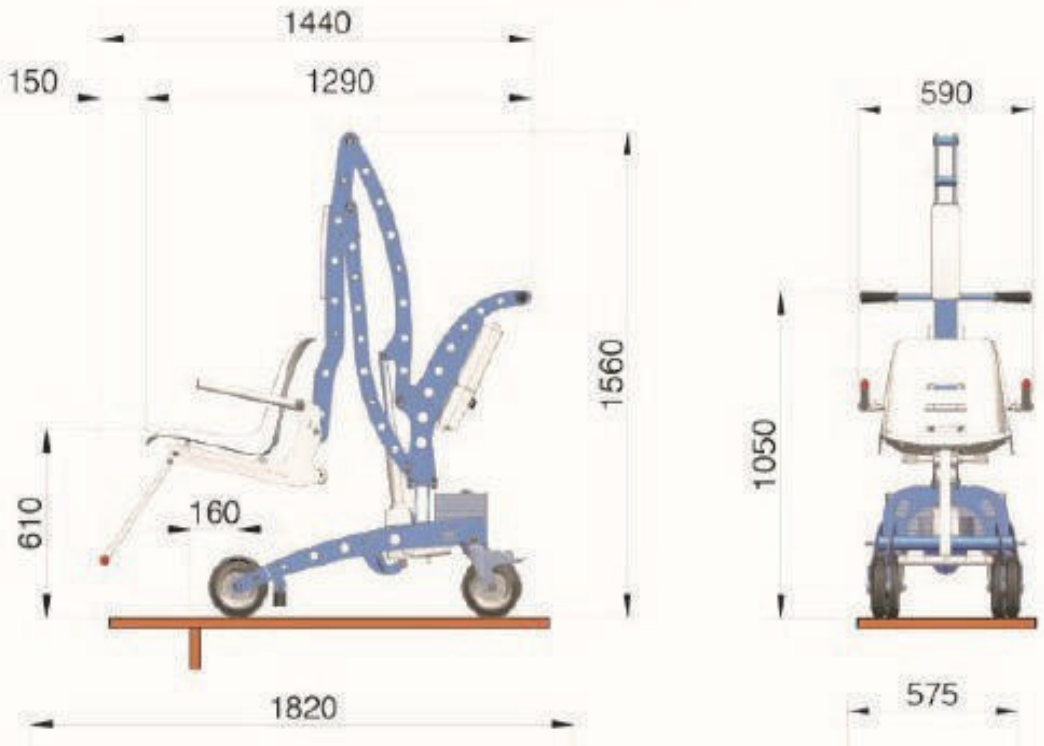

# Kangaroo Pool Lift

150 kg carrying capacity  
Remote control with IP 54 protection  
30 times launch with full battery  
Galvenic and stainless steel option  
8000 newton power

# Kangaroo

Machine Weight	130 kg
Carrying Capacity	150kg
Launching Depth In Water	560m
Launching With Person	20 sec
Lifting Up With Person	25 sec
Drive System	Activator
Power	12V(Battery)
Emergency Stop	Exist
Certification	CE