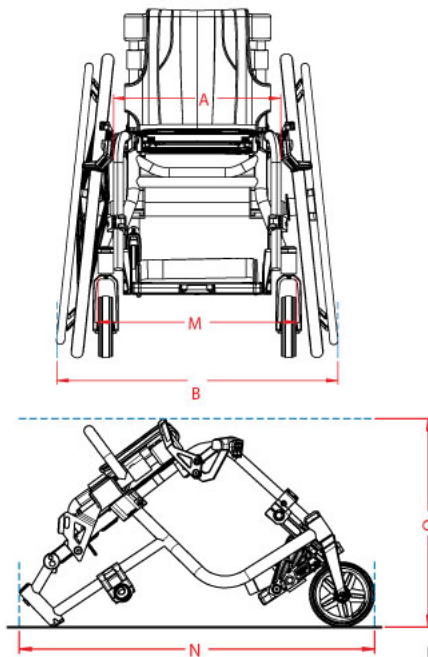

Detailed technical specifications

Panthera Bambino 3

Rev.2021-01

Standard design

Chassis	Chrome molybdenum tubing blue or black
Rear axle	Carbon 6°
Balancing	Ungraded adjustable
Rear wheels	20", 22", 24"
Push rim	Titanium
Brakes	Bambino brake
Castors	120 mm
Footrest	Footplate, adjustable in height, angle, depth
Backrest	Ungraded adjustable angle
Backrest upholstery	Adjustable
Others	Toolkit, Manual

		Bambino 3 Short	Bambino 3 Short	Bambino 3	Bambino 3	Bambino 3	Bambino 3
	Model code	G518	G518	G517	G517	G517	G517
A	Seat width	24 cm	27 cm	24 cm	27 cm	30 cm	33 cm
B	Total width	55 cm	58 cm	55 cm	58 cm	61 cm	64 cm
C	Total length	64 cm	64 cm	69 cm	69 cm	69 cm	69 cm
D	Total height	57.5-65 cm	57.5-65 cm	57.5-65 cm	57.5-65 cm	57.5-65 cm	57.5-65 cm
E	Seat angle	4°	4°	4°	4°	4°	4°
F	Seat height rear	39 cm	39 cm	39 cm	39 cm	39 cm	39 cm
G	Seat height front	41 cm	41 cm	41 cm	41 cm	41 cm	41 cm

H	Seat depth	18-25 cm	18-25 cm	25-30 cm	25-30 cm	25-30 cm	25-30 cm
I	Backrest angle back-forwards	11.5° - (-7.5°)	11.5° - (-7.5°)	11.5° - (-7.5°)	11.5° - (-7.5°)	11.5° - (-7.5°)	11.5° - (-7.5°)
J	Backrest height	20-28 cm alt. 27-35 cm	20-28 cm alt. 27-35 cm	20-28 cm alt. 27-35 cm	20-28 cm alt. 27-35 cm	20-28 cm alt. 27-35 cm	20-28 cm alt. 27-35 cm
K	Footrest height (footrest above ground)	12.5-34.5 cm	12.5-34.5 cm	12.5-34.5 cm	12.5-34.5 cm	12.5-34.5 cm	12.5-34.5 cm
L	Footrest angle	100°	100°	100°	100°	100°	100°
M	Width	26.5 cm	29.5 cm	32.5 cm	35.5 cm	38.5 cm	41.5 cm
N	Length	55 cm	55 cm	60 cm	60 cm	60 cm	60 cm
O	Height	32 cm	32 cm	32 cm	32 cm	32 cm	32 cm
	Total weight	9764 g	9992 g	9764 g	9992 g	10220 g	10448 g
	Transport weight	5574 g	5800 g	5574 g	5800 g	6030 g	6258 g
	Max user weight	60 kg	60 kg	60 kg	60 kg	60 kg	60 kg