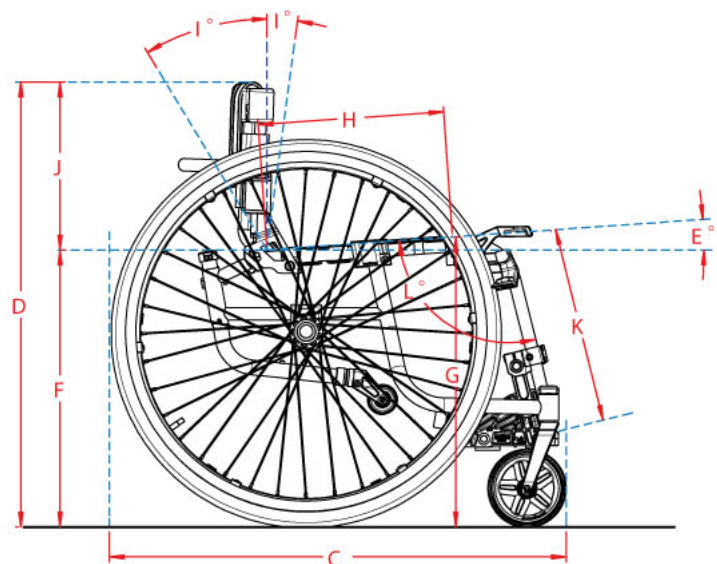

Detailed technical specifications

Panthera Bambino 3

Rev.2021-01

Standard design

Chassis	Chrome molybdenum tubing blue or black
Rear axle	Carbon 6°
Balancing	Ungraded adjustable
Rear wheels	20", 22", 24"
Push rim	Titanium
Brakes	Bambino brake
Castors	120 mm
Footrest	Footplate, adjustable in height, angle, depth
Backrest	Ungraded adjustable angle
Backrest upholstery	Adjustable
Others	Toolkit, Manual

		Bambino 3 Short	Bambino 3 Short	Bambino 3	Bambino 3	Bambino 3	Bambino 3
	Model code	G518	G518	G517	G517	G517	G517
A	Seat width	24 cm	27 cm	24 cm	27 cm	30 cm	33 cm
B	Total width	55 cm	58 cm	55 cm	58 cm	61 cm	64 cm
C	Total length	64 cm	64 cm	69 cm	69 cm	69 cm	69 cm
D	Total height	57.5-65 cm	57.5-65 cm	57.5-65 cm	57.5-65 cm	57.5-65 cm	57.5-65 cm
E	Seat angle	4°	4°	4°	4°	4°	4°
F	Seat height rear	39 cm	39 cm	39 cm	39 cm	39 cm	39 cm
G	Seat height front	41 cm	41 cm	41 cm	41 cm	41 cm	41 cm

H	Seat depth	18-25 cm	18-25 cm	25-30 cm	25-30 cm	25-30 cm	25-30 cm
I	Backrest angle back-forwards	11.5° - (-7.5°)	11.5° - (-7.5°)	11.5° - (-7.5°)	11.5° - (-7.5°)	11.5° - (-7.5°)	11.5° - (-7.5°)
J	Backrest height	20-28 cm alt. 27-35 cm	20-28 cm alt. 27-35 cm	20-28 cm alt. 27-35 cm	20-28 cm alt. 27-35 cm	20-28 cm alt. 27-35 cm	20-28 cm alt. 27-35 cm
K	Footrest height (footrest above ground)	12.5-34.5 cm	12.5-34.5 cm	12.5-34.5 cm	12.5-34.5 cm	12.5-34.5 cm	12.5-34.5 cm
L	Footrest angle	100°	100°	100°	100°	100°	100°
M	Width	26.5 cm	29.5 cm	32.5 cm	35.5 cm	38.5 cm	41.5 cm
N	Length	55 cm	55 cm	60 cm	60 cm	60 cm	60 cm
O	Height	32 cm	32 cm	32 cm	32 cm	32 cm	32 cm
	Total weight	9764 g	9992 g	9764 g	9992 g	10220 g	10448 g
	Transport weight	5574 g	5800 g	5574 g	5800 g	6030 g	6258 g
	Max user weight	60 kg	60 kg	60 kg	60 kg	60 kg	60 kg